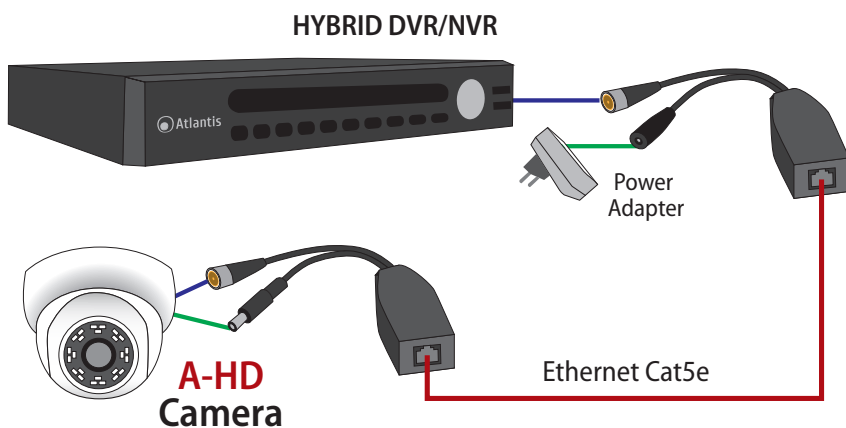

A09-Balun-AHDkit

Frequency Response	DC-8Mhz
Attenuation	0.5dB typical
CMRR	60dB
BNC Impedance	75 Ohm
RJ45 Impedance	100 Ohm
Max distance	only Video: 200m (without Power) Video and Power (12V): 100m (300mA) or 60m (500mA)
Temperature	Working: -10°C up to 60°C
Material	ABS Plastic
Dimensions	60x30x25 (without cables)

AHD Balun

Code: A09-Balun-AHDkit

EAN: 8026974001692

Package contents:

- AHD Balun Kit
- Warranty & WEEE Card